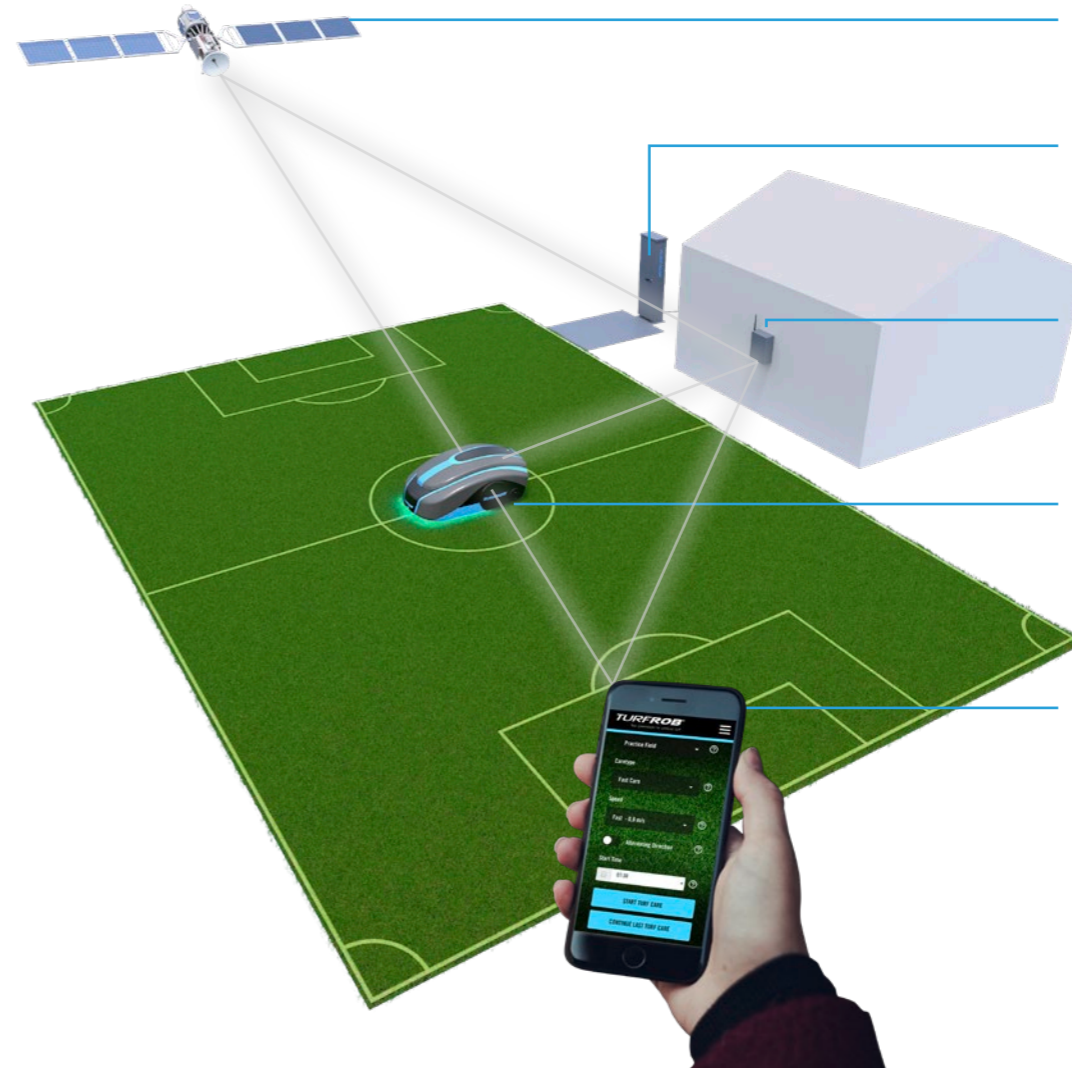

EFFICIENCY

Everything is automatic
and controlled via
smartphone.

The Turfrob makes it possible. These new features support perfect greenkeeping and your peace of mind. Easy to program, ready to go! Turfrob knows its job and does it perfectly.

TURFROB

Greenkeeping of artificial turf in perfection.

Control

Easy operation and control of the Turfrob

Greenkeeping was never easier. Just start the app, set the program according to type and greenkeeping intensity and get started. The app connects to the Turfrob and starts the greenkeeping process fully automatically.

GPS

- Accuracy of ≤ 2 cm

Charging unit

- 220 V / 240 V Connector
- Fast charging of the Turfrob

Base station

- Builds up Turf-WIFI
- Connected to internet
- Communicates with Turfrob

Turfrob

- Connected to Turf-WIFI
- Controlled via the Turfrob app
- Anti-theft protection

App

- Application to control the Turfrob
- Available for iOS and Android
- Connected to the Turf-WIFI
- Regular updates via internet

Grooming

Grooming and loosening infill

Depending on playing intensity, the infill becomes compressed and must be loosened regularly. The Turfrob grooms the ground synced with the system structure and guarantees looseness and thereby consistent playing characteristics. Combined with the brushing feature the infill granules are distributed evenly.