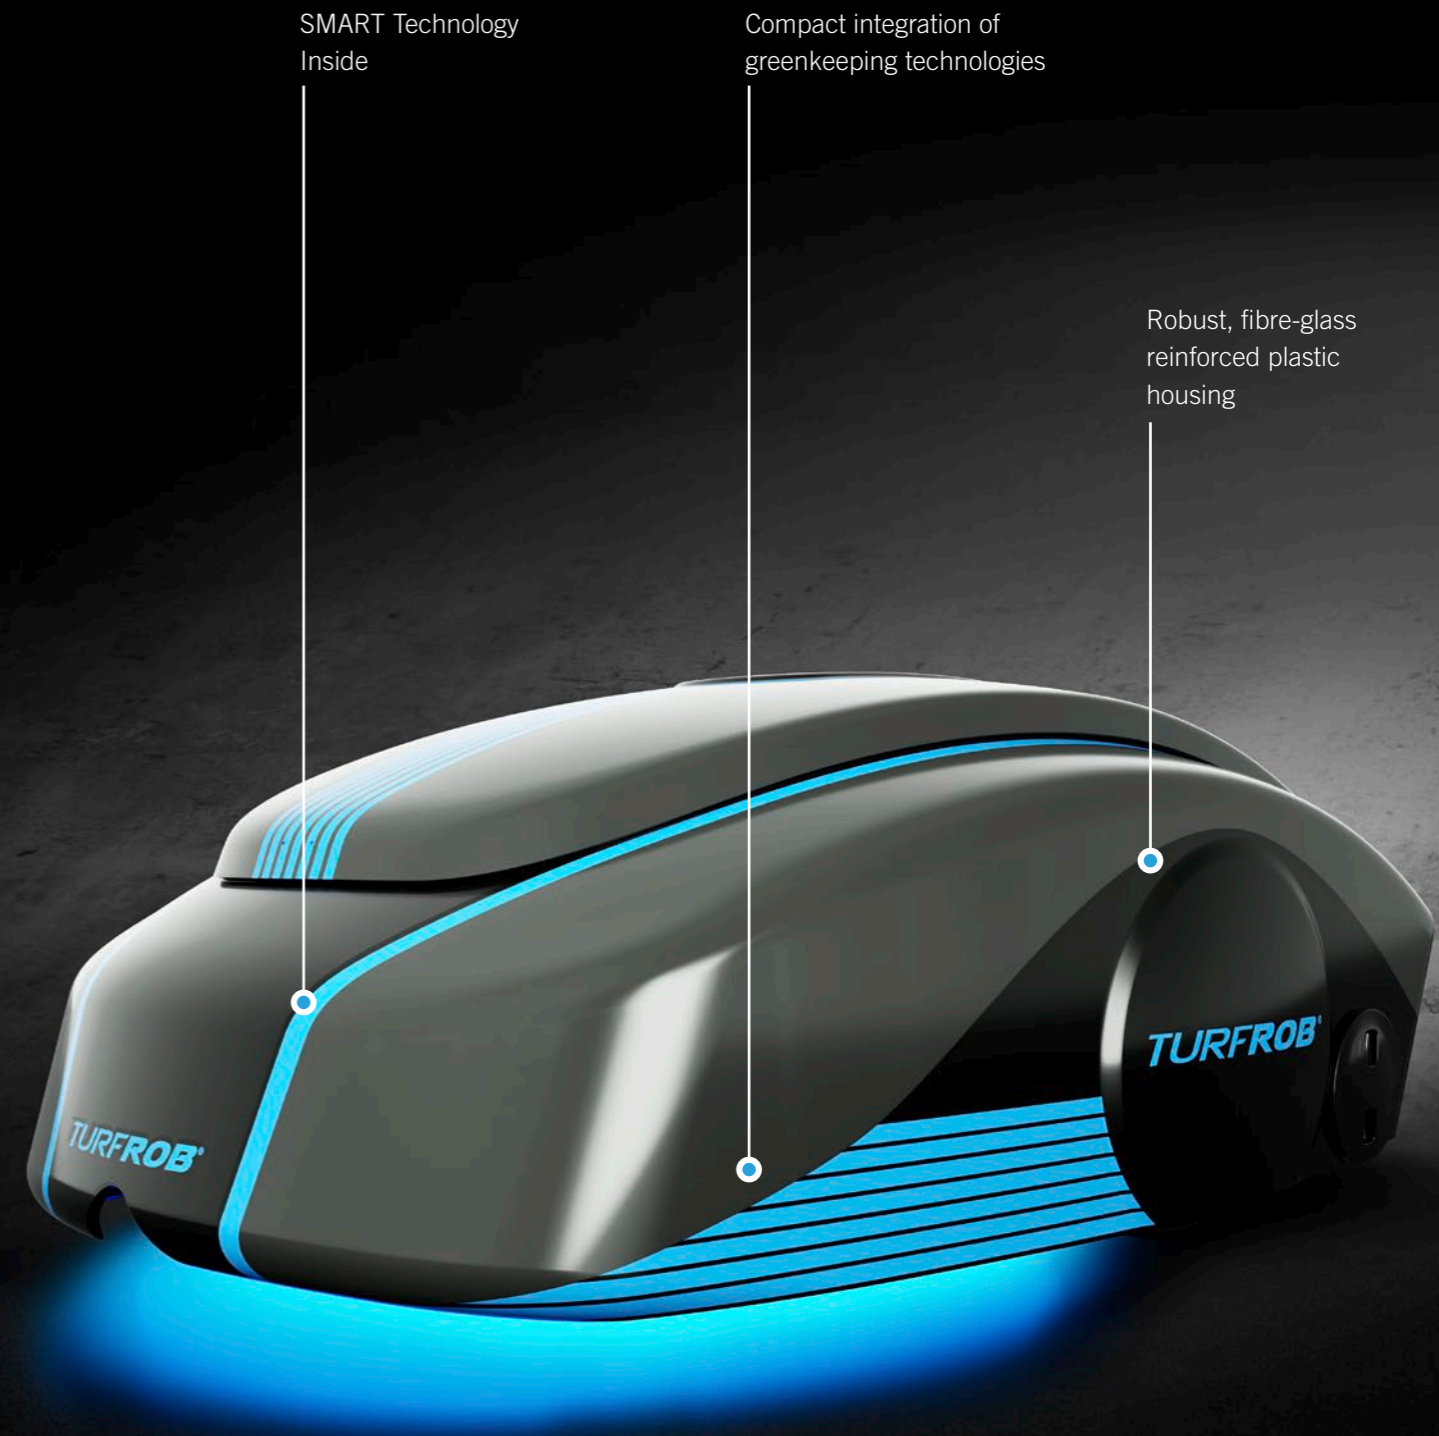

TURFROB®

Perfect greenkeeping thanks to SMART Technology.

GET STARTED

2

Still training under floodlights on Saturday night, yet another kickoff in the local derby on Sunday morning. The pitch: Perfectly maintained. The players marvel: Just how does our greenkeeper manage it?

One word: Turfrob. Time-consuming greenkeeping is a thing of the past. Your greenkeeping robot takes care of that. You operate Turfrob with an app and it navigates fully automatically. Simply choose a greenkeeping programme and Turfrob does its work without any supervision – it's fully independent even at night. With strong battery performance for many hours of brushing and grooming. Turfrob charges as fast as lightning in the morning and is ready for perfect greenkeeping immediately: You thus maximise playing time while guaranteeing a sustainable useful life of the artificial turf system at the same time. **Fully automatic care, perfect greenkeeping: Turfrob.**

www.turfrob.com

TURFROB®