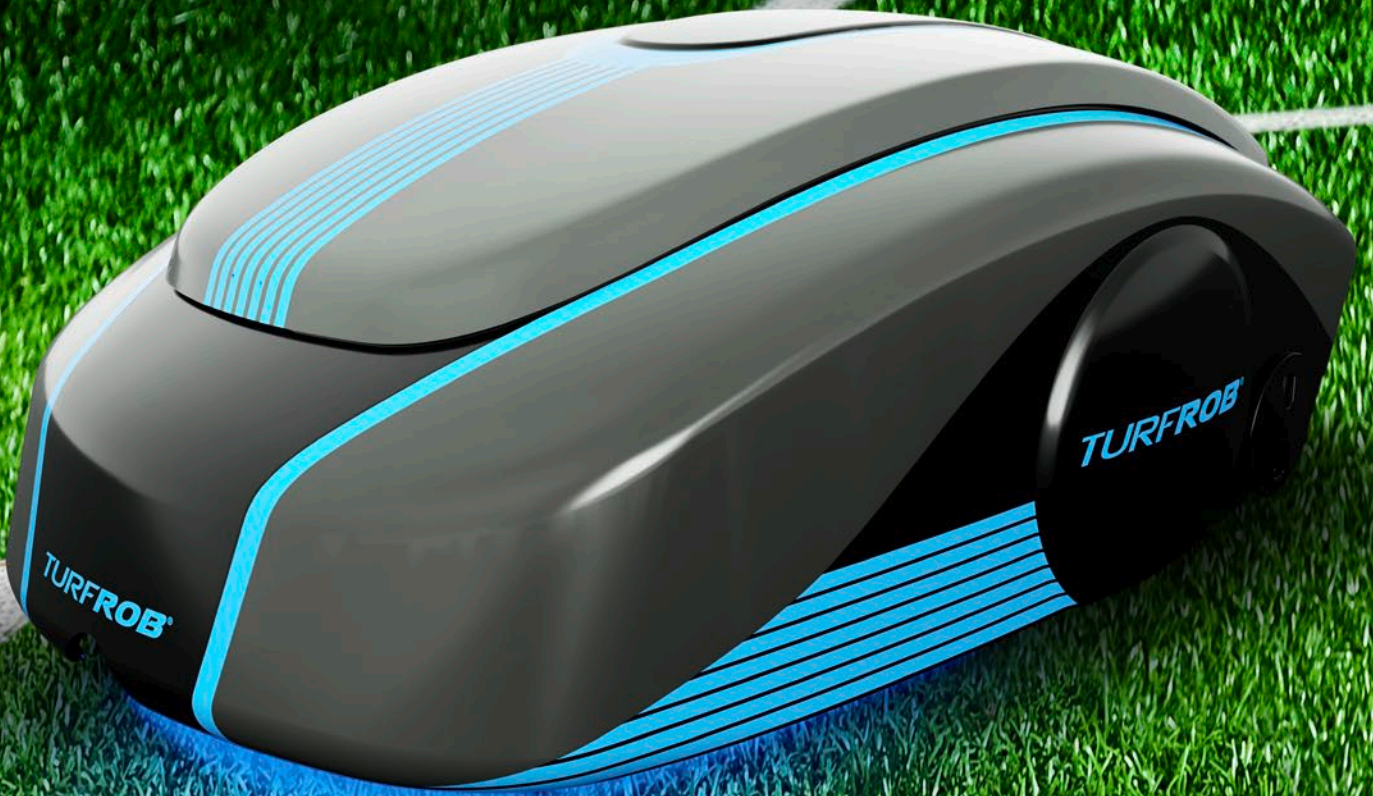

TURFROB®

Your
Greenkeeper
for Artificial
Turf.

EN SMART Technology

Grooming

Brushing

Control

TURFROB®

Perfect greenkeeping thanks to SMART Technology.

One word: Turfrob. Time-consuming greenkeeping is a thing of the past. Your greenkeeping robot takes care of that. You operate Turfrob with an app and it navigates fully automatically. Simply choose a greenkeeping programme and Turfrob does its work without any supervision – it's fully independent even at night. With strong battery performance for many hours of brushing and grooming. Turfrob charges as fast as lightning in the morning and is ready for perfect greenkeeping immediately: You thus maximise playing time while guaranteeing a sustainable useful life of the artificial turf system at the same time. **Fully automatic care, perfect greenkeeping: Turfrob.**

www.turfrob.com

EFFECTIVENESS

Full of energy:
Professional power
included!

The Turfrob has all the features for perfect greenkeeping: grooming and brushing with constant accuracy. The key to the artificial turf system's outstanding quality and sustainable playing characteristics.